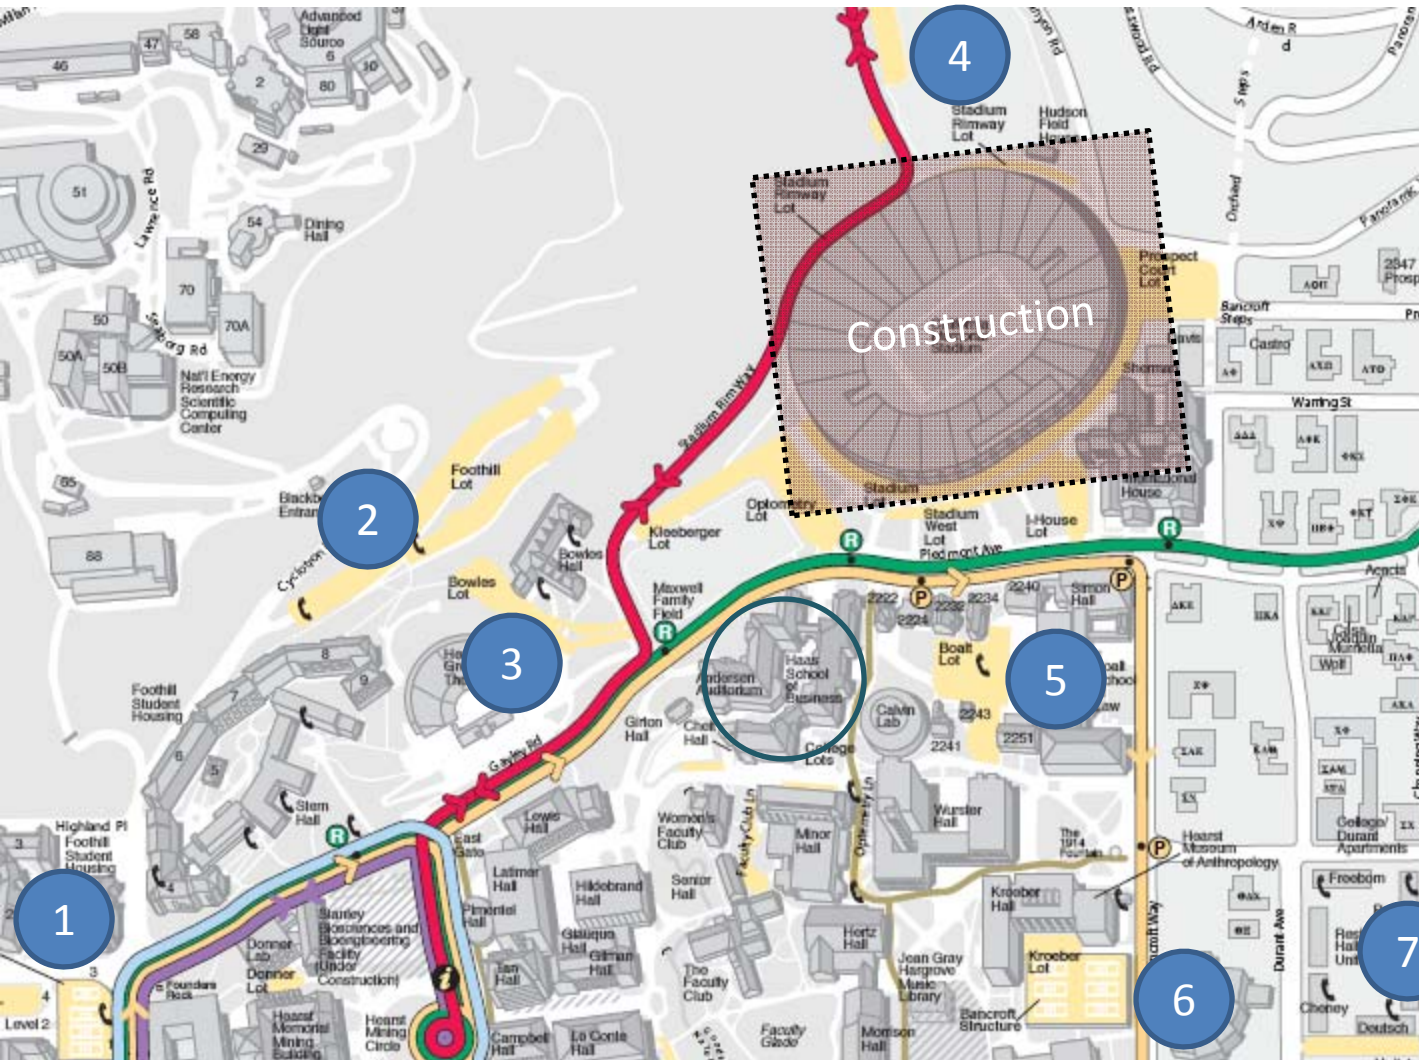

Parking lots near Haas

1. Upper Hearst – C,F Permit Lot
2. Foothill – F, S Permit Lot
3. Bowles – F Permit Lot
4. Strawberry Canyon – C,F, S Permit Lot
5. Boalt – C Permit Lot
6. Bancroft – C Permit Lot
7. Underhill – C,F, S Permit Lot

**Display hang tag on rear view mirror. On weekdays, Semester tags are valid after 3:30pm in S Permit Lots and after 5pm in F and C Permit Lots. The semester permits are valid all day Saturday and Sunday (Except for football Saturdays and when lot is reserved for other special events). Same rules apply to single-use scratch permit. Rules do not apply with reserved signs (For example, "C permit at all times" sign displayed in covered part of Boalt).